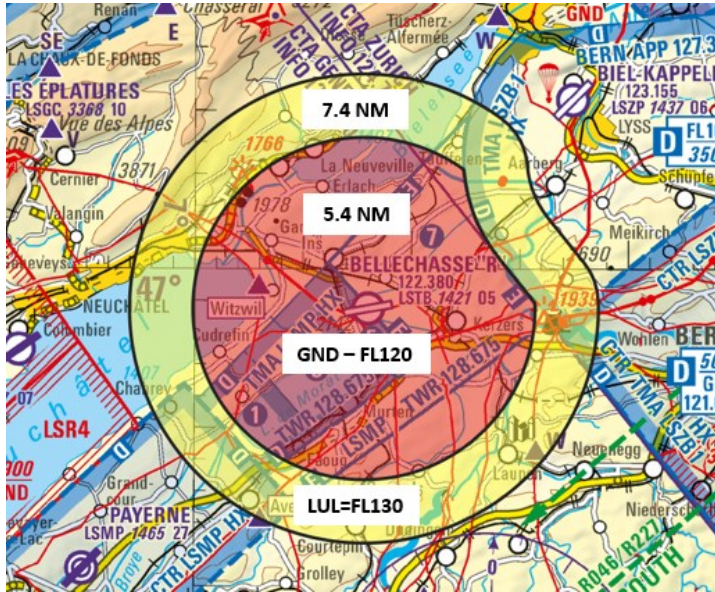

PS Bellechasse

Contact:
Nils Hämmerli
Commander PS

079 666 84 49

Dimensions without service buffer (red area)

- GND – FL120
- Circle of 5.4NM (10km) radius, centred on N 46 58 46 / E 007 07 46 excl. TMA 1 LSZB

Service buffer (yellow area)

- Required buffer: Medium - 2NM/1000ft versus IFR
- Lowest usable level: FL130
- Radius with buffer included: 7.4NM

Planned Activity (UTC)

MAR	28	FRI	13:30 – 14:30
MAR	31	MON	12:30 – 13:30
APR	07	MON	12:30 – 13:30