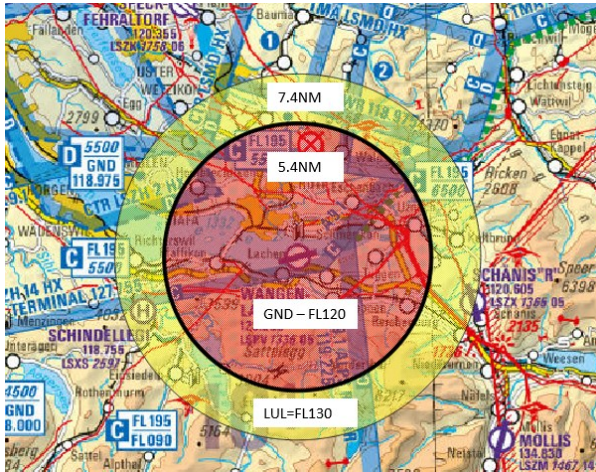

### Dimensions without service buffer (red area)

- GND – FL120
- Circle of 5.4NM (10km) radius, centred on N 47 12 17 / E 008 52 03

### Service buffer (yellow area)

- Required buffer: Medium - 2NM/1000ft versus IFR
- Lowest usable level: FL130
- Radius with buffer included: 7.4NM