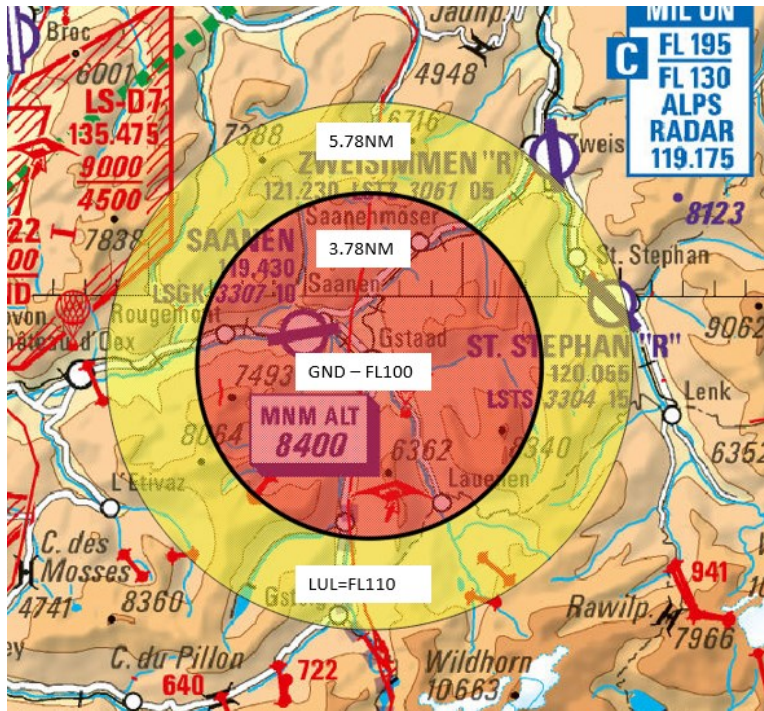

PC7T Gstaad

Dimensions (red area)

- GND – FL100
Radius 3.78NM (7km) radius, centred on N 46 28 30 / E 007 17 00

Service buffer (yellow area)

- Required buffer: Medium - 2NM/1000ft versus IFR
- Lowest usable level: FL110
- Radius with buffer included: 5.78NM

Planned Activity (UTC)

JUL	19	FRI	07:40 – 08:40
JUL	21	SUN	08:30 – 09:30